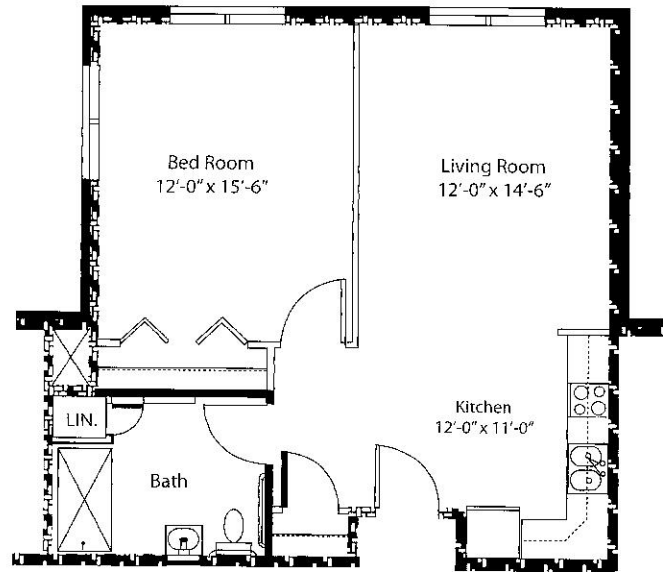

Church Park

Church Park Studio
423 sq. ft.

Church Park Classic
660 sq. ft.

Church Park Suite
931 sq. ft.