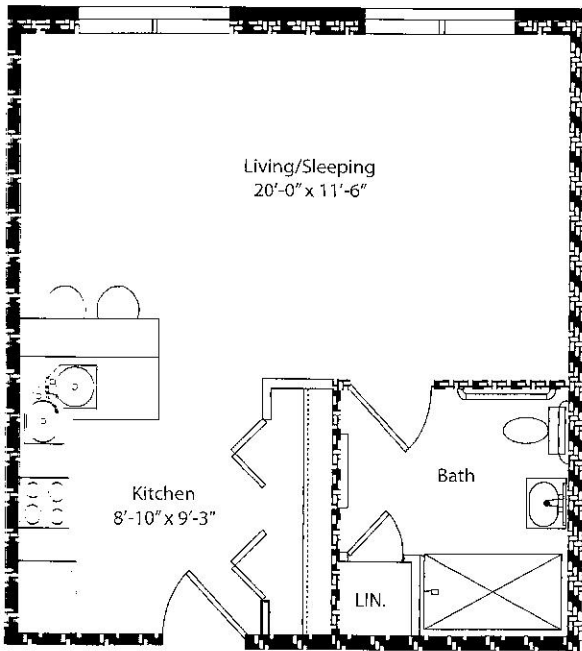

Church Park

Church Park Studio
423 sq. ft.

Church Park Classic
660 sq. ft.

Church Park Suite
931 sq. ft.