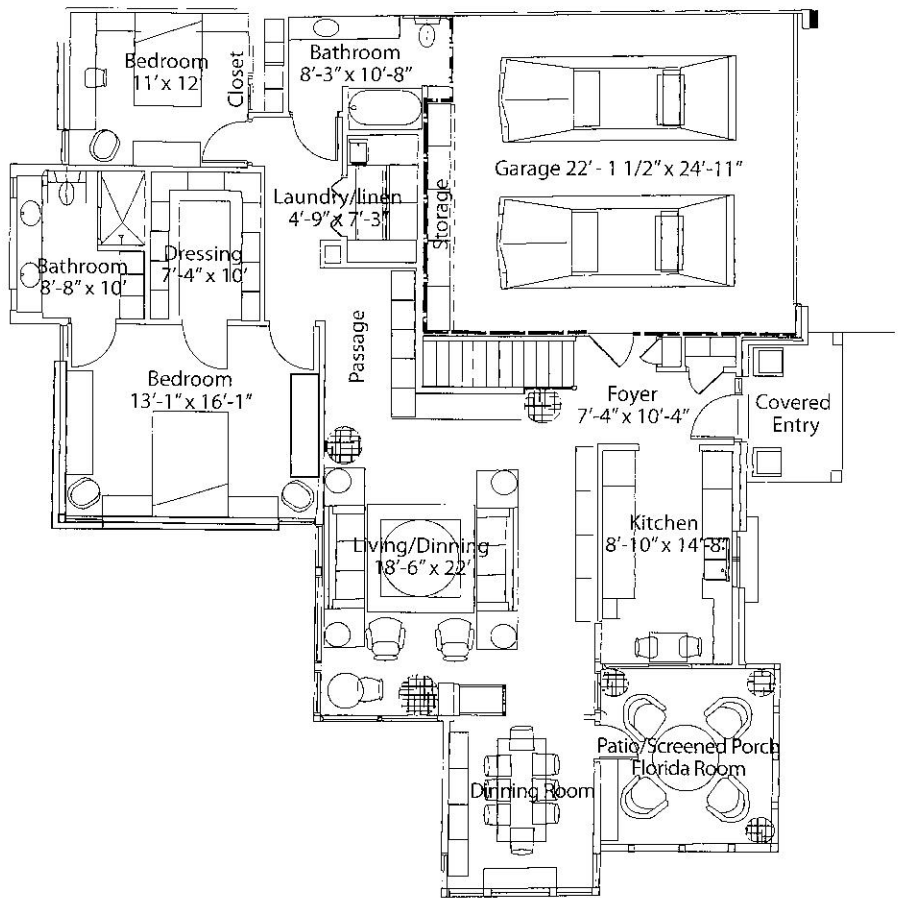

Parkview Circle

Ultimate Essex
1,600 sq. ft.

Essex
1,524 sq. ft.