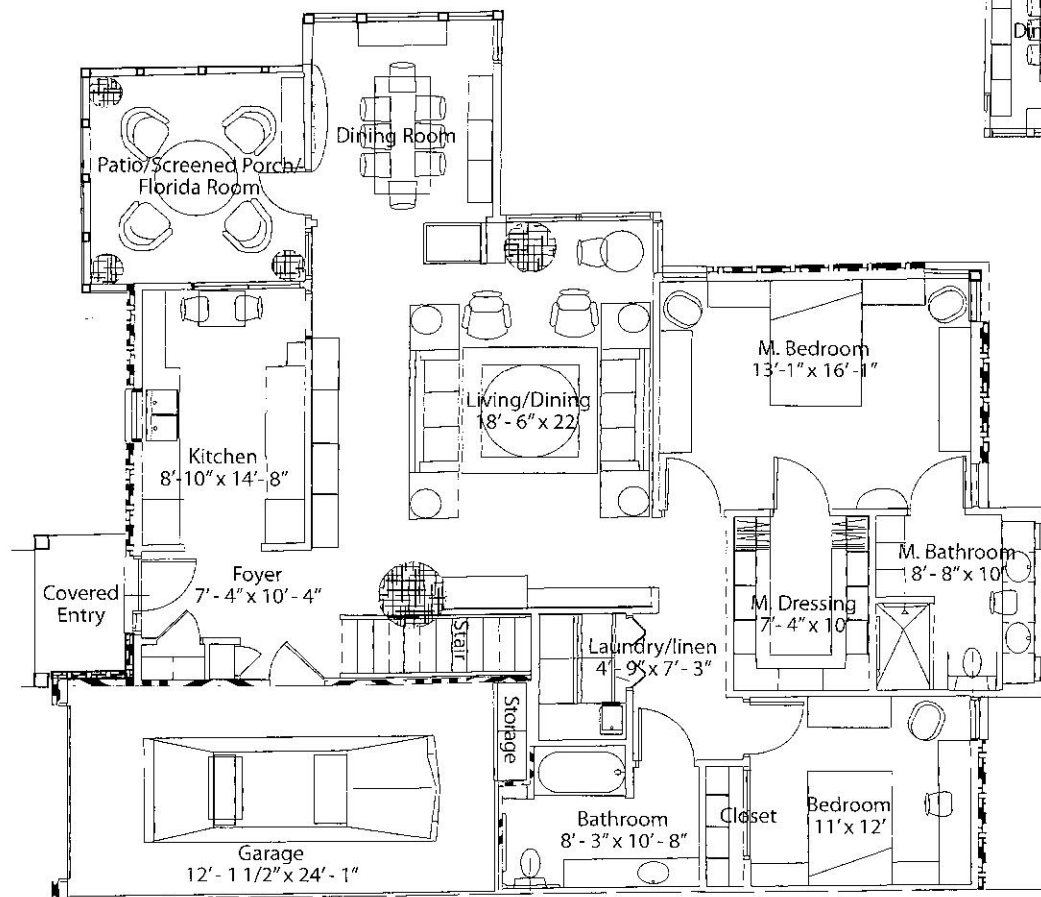

Parkview Circle

Ultimate Essex
1,600 sq. ft.

Essex
1,524 sq. ft.