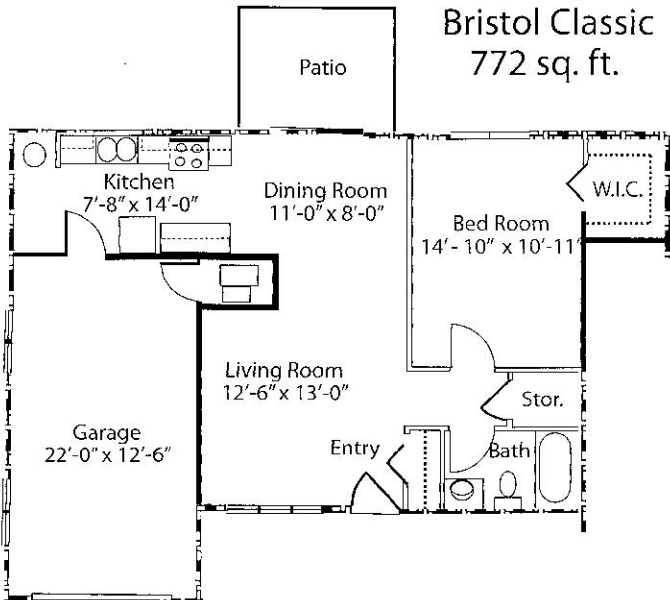

# Garden Park

Garden Park  
Aberdeen Villa  
1,650 sq. ft.

Garden Park  
Windsor Villa  
1,524 sq. ft.

Garden Park  
Bristol Classic  
772 sq. ft.

Garden Park  
Bristol Suite  
1,125 sq. ft.