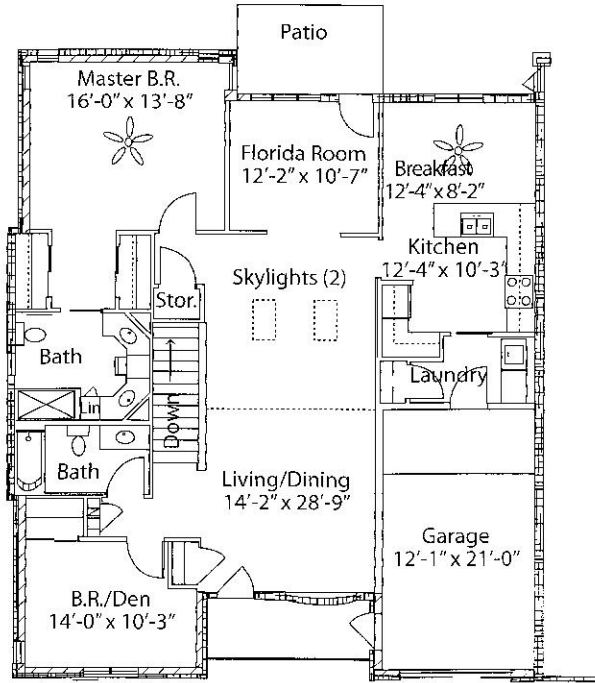

# Garden Park

Garden Park  
Aberdeen Villa  
1,650 sq. ft.

Garden Park  
Windsor Villa  
1,524 sq. ft.

Garden Park  
Bristol Classic  
772 sq. ft.

Garden Park  
Bristol Suite  
1,125 sq. ft.