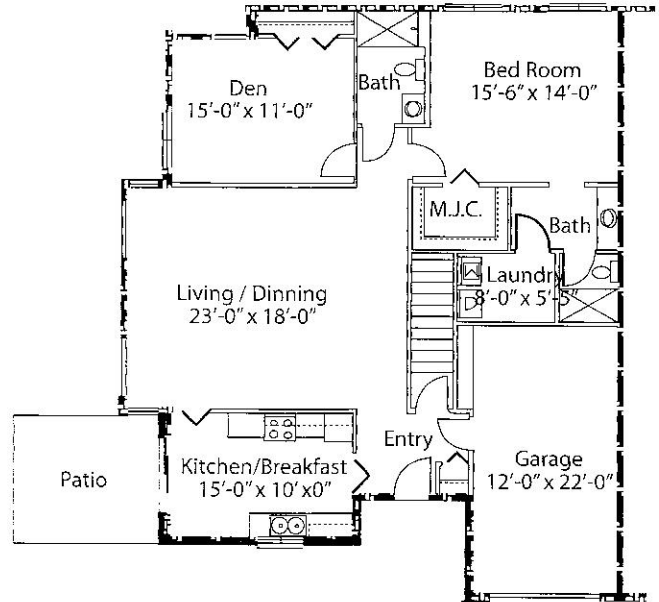

# Garden Park

Garden Park  
Aberdeen Villa  
1,650 sq. ft.

Garden Park  
Windsor Villa  
1,524 sq. ft.

Garden Park  
Bristol Classic  
772 sq. ft.

Garden Park  
Bristol Suite  
1,125 sq. ft.